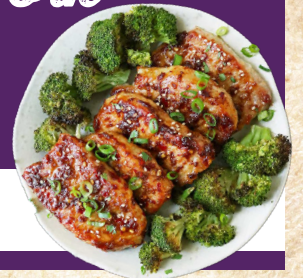

Wheatsville Meat Market
*Martinated Pork
Chops*

7⁴⁹
lb

SAVE 1⁵⁰_{lb}

Organic